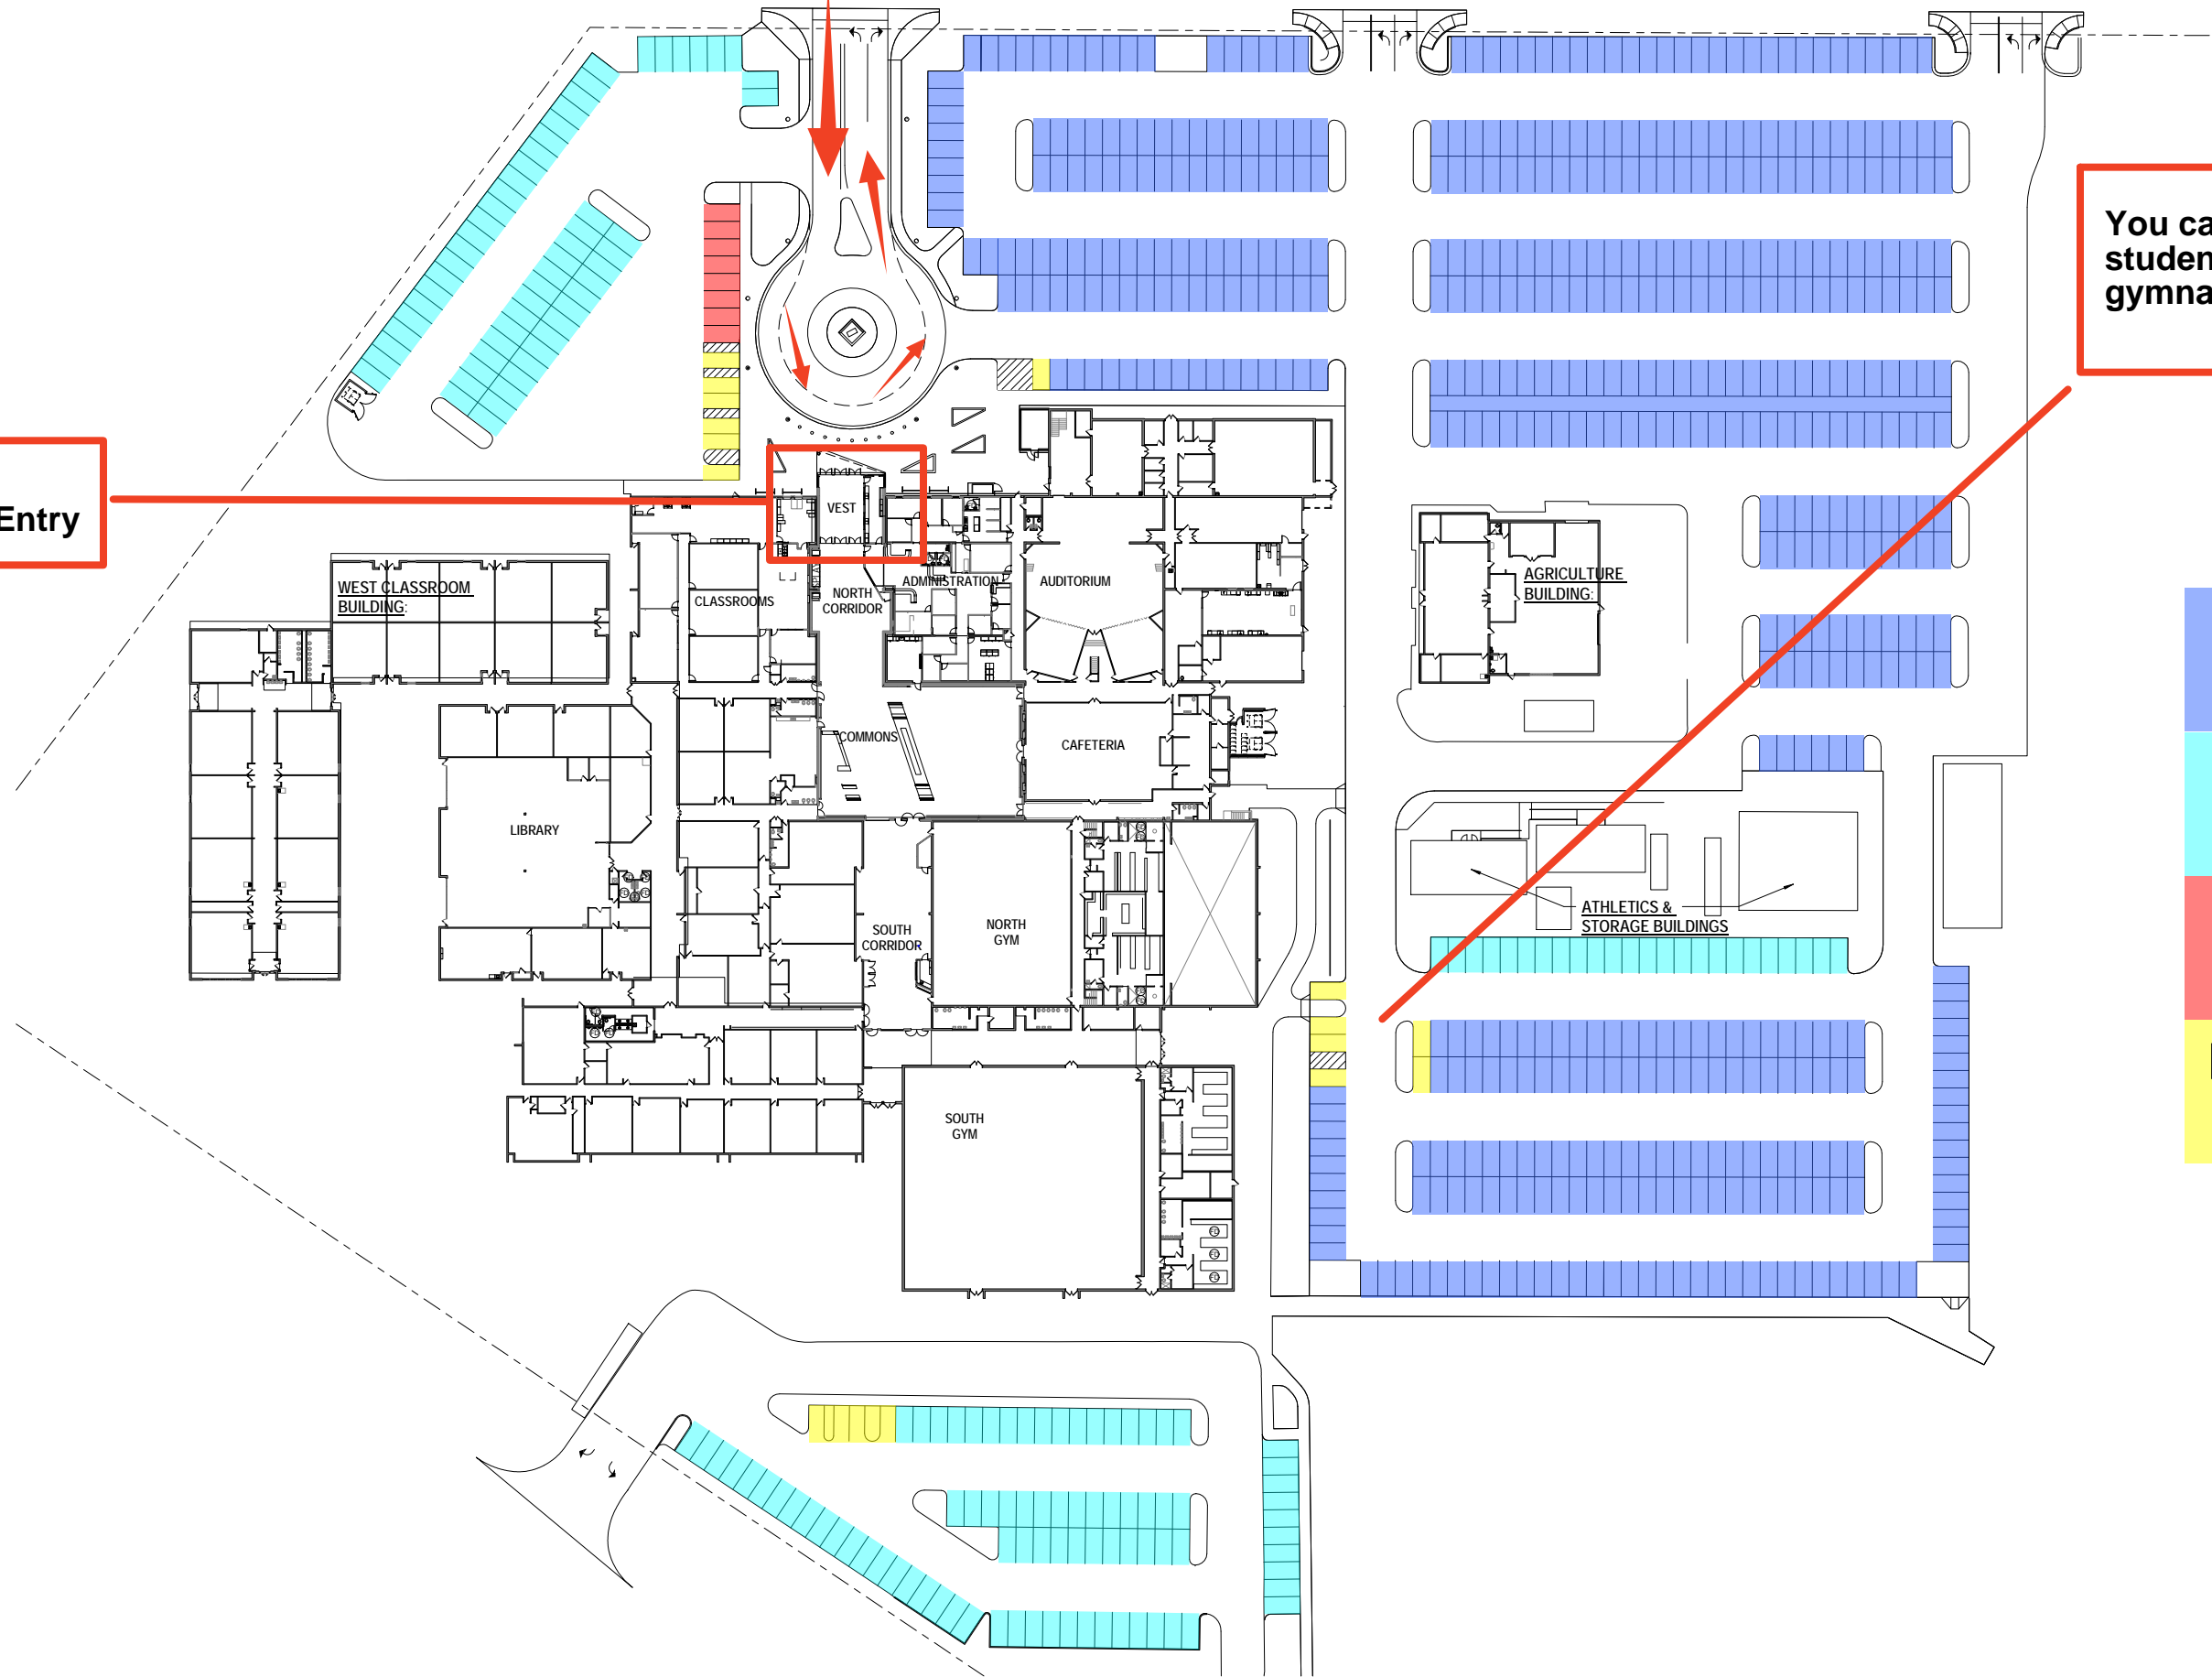

New Drop-off/Pick-up Loop

Main Entry

You can still drop your student off by the east gymnasium entry.

- STUDENT PARKING
- VISITOR PARKING
- HANDICAP PARKING